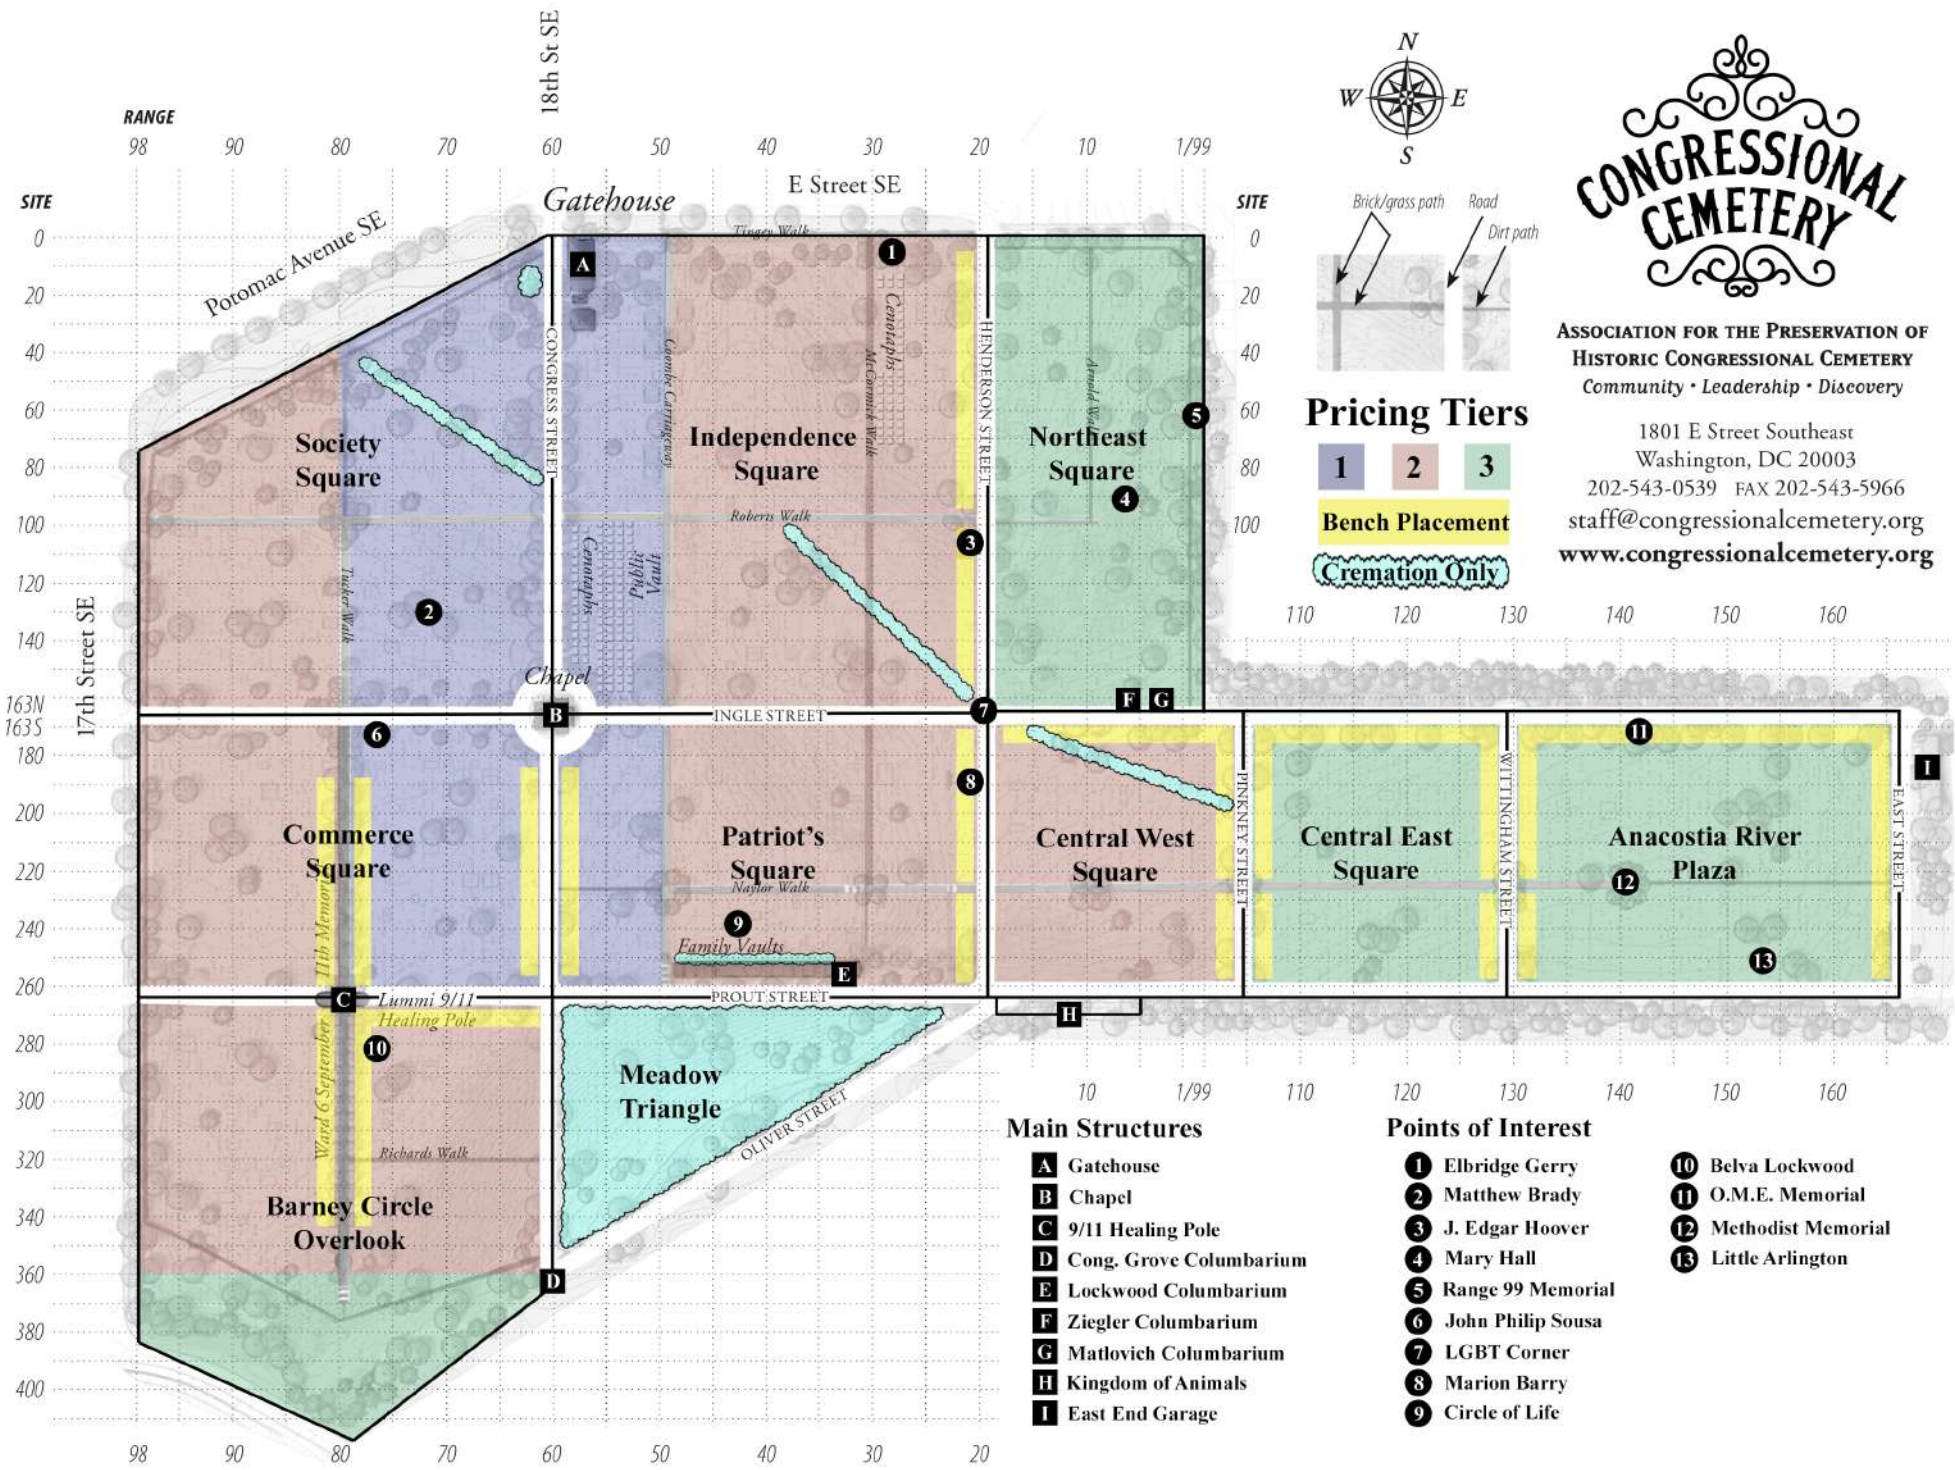

ASSOCIATION FOR THE PRESERVATION OF
HISTORIC CONGRESSIONAL CEMETERY
Community • Leadership • Discovery

1801 E Street Southeast
Washington, DC 20003
202-543-0539 FAX 202-543-5966
staff@congressionalcemetery.org
www.congressionalcemetery.org

Pricing Tiers

- 1
- 2
- 3

Bench Placement

Cremation Only

110 120 130 140 150 160

Main Structures

- **A** Gatehouse
- **B** Chapel
- **C** 9/11 Healing Pole
- **D** Cong. Grove Columbarium
- **E** Lockwood Columbarium
- **F** Ziegler Columbarium
- **G** Matlovich Columbarium
- **H** Kingdom of Animals
- **I** East End Garage

Points of Interest

- **1** Elbridge Gerry
- **2** Matthew Brady
- **3** J. Edgar Hoover
- **4** Mary Hall
- **5** Range 99 Memorial
- **6** John Philip Sousa
- **7** LGBT Corner
- **8** Marion Barry
- **9** Circle of Life
- **10** Belva Lockwood
- **11** O.M.E. Memorial
- **12** Methodist Memorial
- **13** Little Arlington