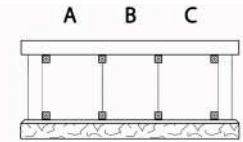

## BENCH NICHES

Two full benches or six individual niches

**Single Bench Niche**                      **\$2,000**

Up to two urns or urn boxes

**Entire Bench**                              **\$6,500**

Three niches per bench

Up to two urns or urn boxes per niche

Bench, side view

Standard niche layout - left and right walls

Premier niche layout - center wall

Interior View: left and center niches with two benches and skylight