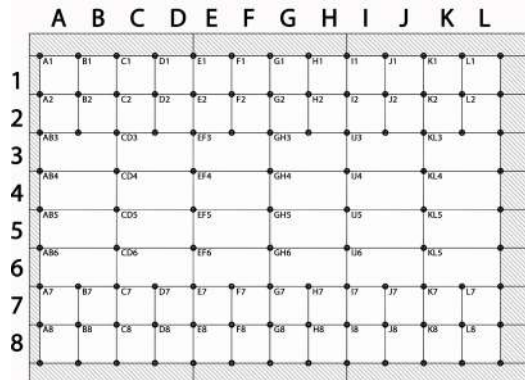

## BENCH NICHES

Two full benches or six individual niches

**Single Bench Niche**                      **\$2,000**

Up to two urns or urn boxes

**Entire Bench**                              **\$6,500**

Three niches per bench

Up to two urns or urn boxes per niche

Bench, side view

Standard niche layout - left and right walls

Premier niche layout - center wall

Interior View: left and center niches with two benches and skylight